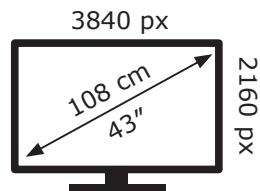

# ENERG

LG Electronics

43UN81003LB

**66** kWh/1000h

ABCDEF**G**

**86** kWh/1000h

2019/2013